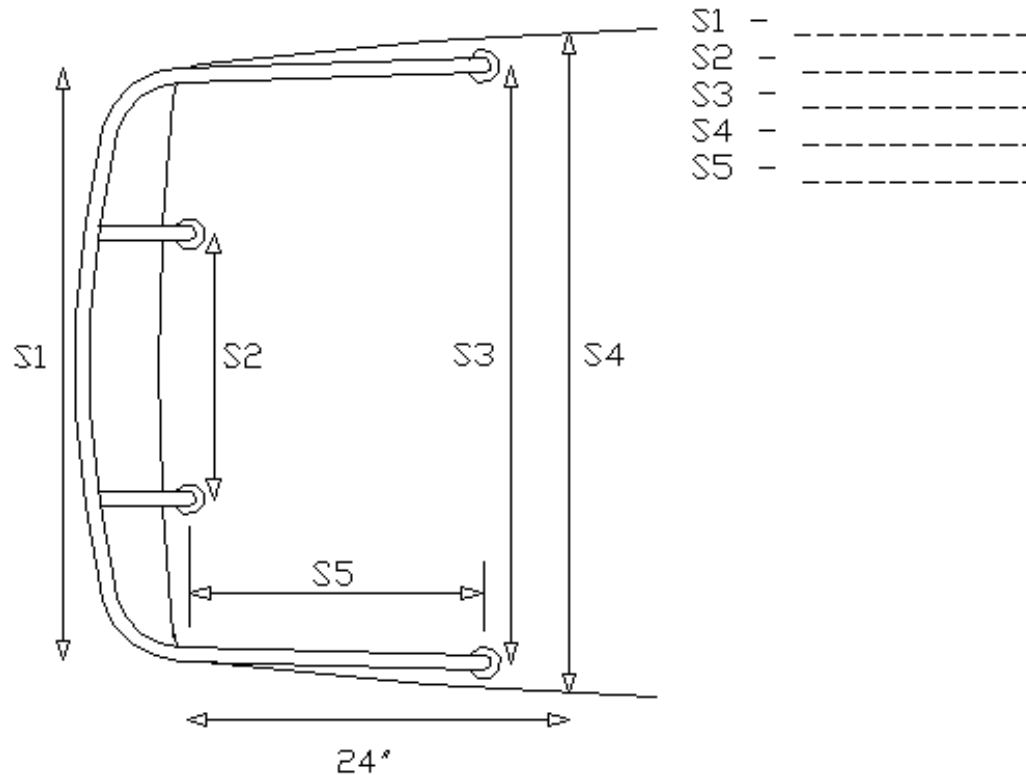

STERN RAIL GUIDE

PROPERTY OF STAINLESS OUTFITTERS

WHEN USING MEASURING GUIDE PLEASE INDICATE THE LOCATION OF OBJECTS (CLEATS, WINCHES ETC.) WHICH MAY INTERFERE WITH THE INSTALLATION OF RAILS.

161 SAUNDERS ROAD
 BARRIE, ONTARIO, L4N 9A3
 TEL: (705) 725-1779 or 1-800-268-0395
 FAX: (705) 725-9655